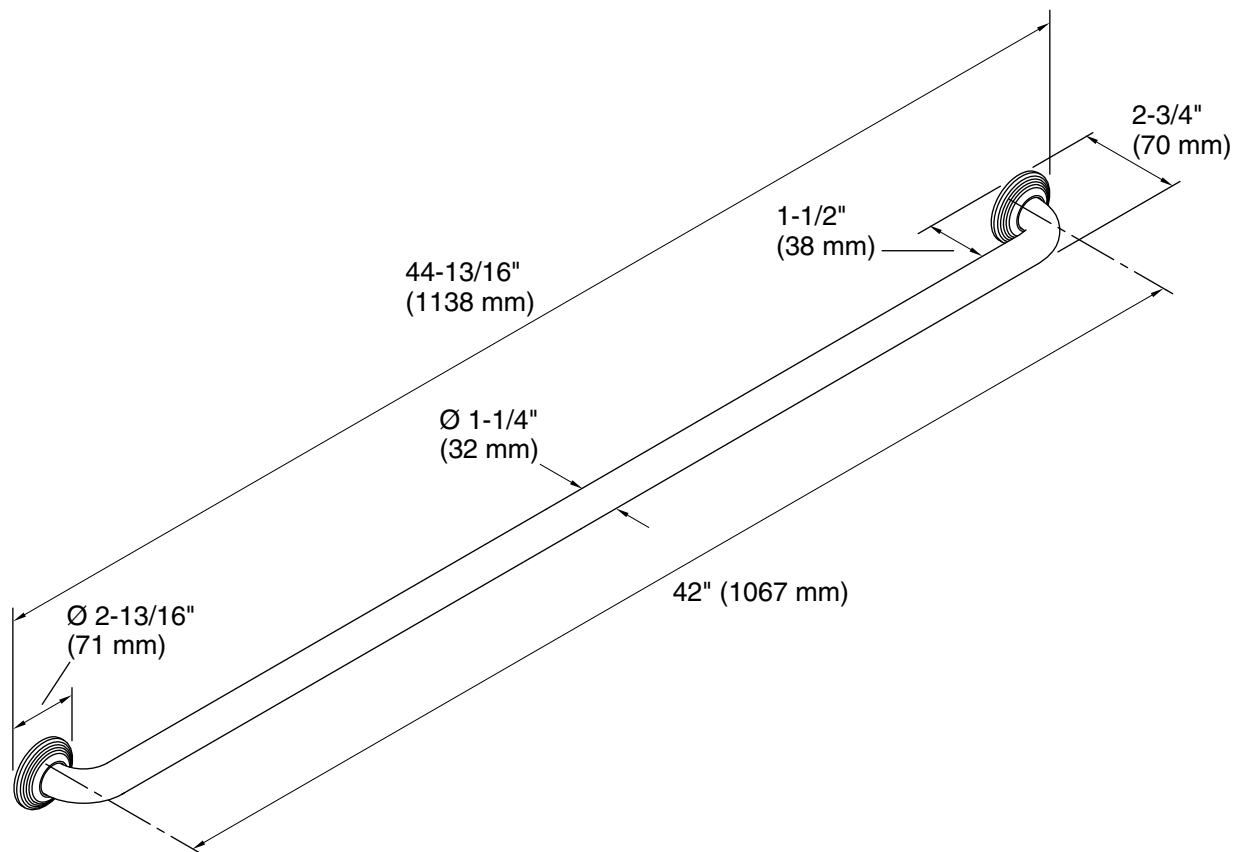

Technical Information

All product dimensions are nominal.

Material: Metal

Notes

Measure your actual product for roughing-in details.

WARNING: Risk of personal injury. The wall plates on the grab bar must be mounted to a brace between the wall studs. This will ensure that the weight of the user is adequately supported.